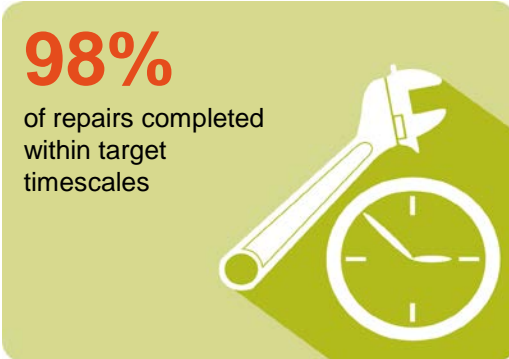

Customer service

Almost all targets have been met for each of the categories above.

Your home

All targets have been met for each of the categories above.

Moving in

Days taken to re-let a property is above the target of 22 days. A number of properties required major works and there were also multiple offers on some properties resulting in long re-let days.

Local communities

All targets have been met for each of the categories above as appropriate.