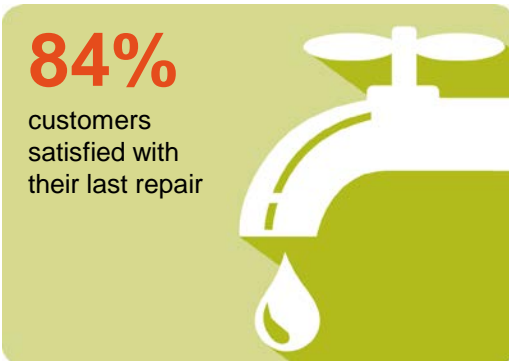

Customer service

Almost all targets have been met for each of the categories above.

Your home

All targets have been met for each of the categories above.

Moving in

Days taken to re-let a property is above the target of 22 days. A number of properties required major works and there were also multiple offers on some properties resulting in long re-let days.

Local communities

All targets have been met for each of the categories above as appropriate.