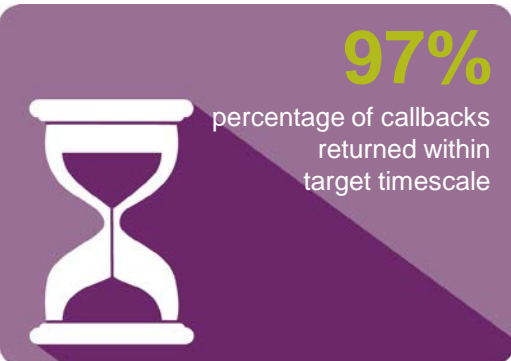

Customer service

Almost all targets have been met for each of the categories above.

Your home

All targets have been met for each of the categories above.

Moving in

Days taken to re-let a property is above the target of 22 days. A number of properties required major works and there were also multiple offers on some properties resulting in long re-let days.

Local communities

All targets have been met for each of the categories above as appropriate.