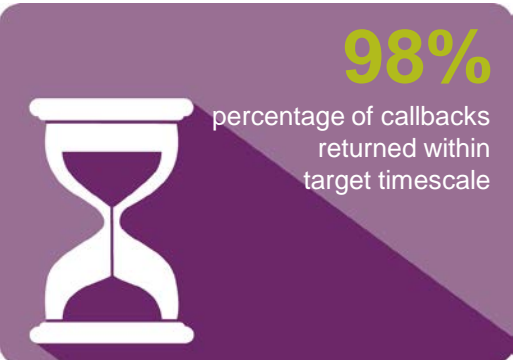

Customer service

Your home

Moving in

Local communities

All targets have been met for each of the categories above.

All targets have been met for each of the categories above.

Days taken to re-let a property is above the target of 22 days. A number of properties required major works and there were also multiple offers on some properties resulting in long re-let days.

All targets have been met for each of the categories above as appropriate.