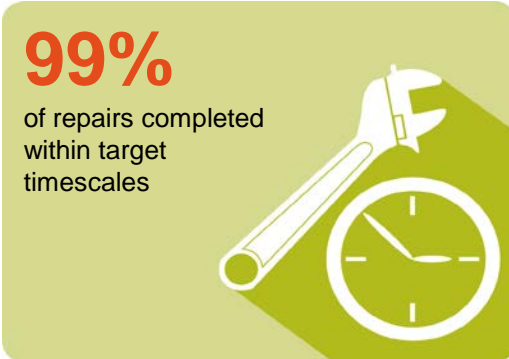

Customer service

Your home

Moving in

Local communities

All targets have been met for each of the categories above.

All targets have been met for each of the categories above.

Days taken to re-let a property is above the target of 22 days. A number of properties required major works and there were also multiple offers on some properties resulting in long re-let days.

All targets have been met for each of the categories above as appropriate.