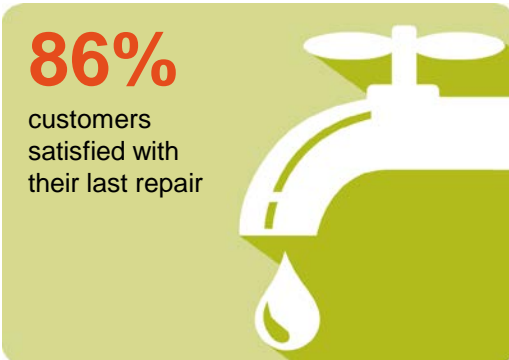

Customer service

Your home

Moving in

Local communities

All targets have been met for each of the categories above.

All targets have been met for each of the categories above.

Days taken to re-let a property is above the target of 22 days. A number of properties required major works and there were also multiple offers on some properties resulting in long re-let days.

All targets have been met for each of the categories above as appropriate.