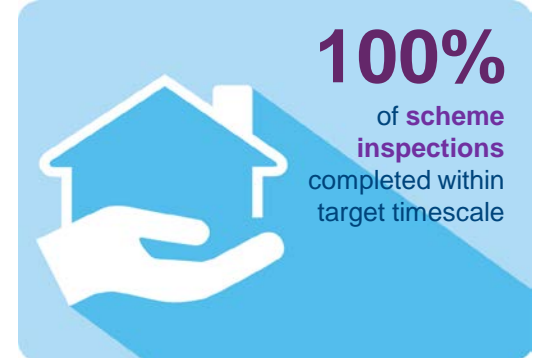

Customer service

Your home

Moving in

Local communities

All targets have been met for each of the categories above.

All targets have been met for each of the categories above.

Days taken to re-let a property is above the target of 22 days. A number of properties required major works and there were also multiple offers on some properties resulting in long re-let days.

All targets have been met for each of the categories above as appropriate.